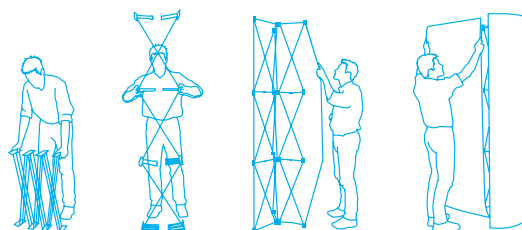

### Expand Tower

Expand Tower is a highly effective medium for attracting a little extra attention. On a small floor surface, the exciting shape allows you to come up with different and creative solutions. Expand Tower helps you communicate your message effectively and is an excellent way of exposing your logotype. To add more

emphasis to the message, there are also two lighting alternatives to choose from. Expand Tower comes in a practical nylon bag.

Diameter: 66 cm. Height: 225 and 300 cm.