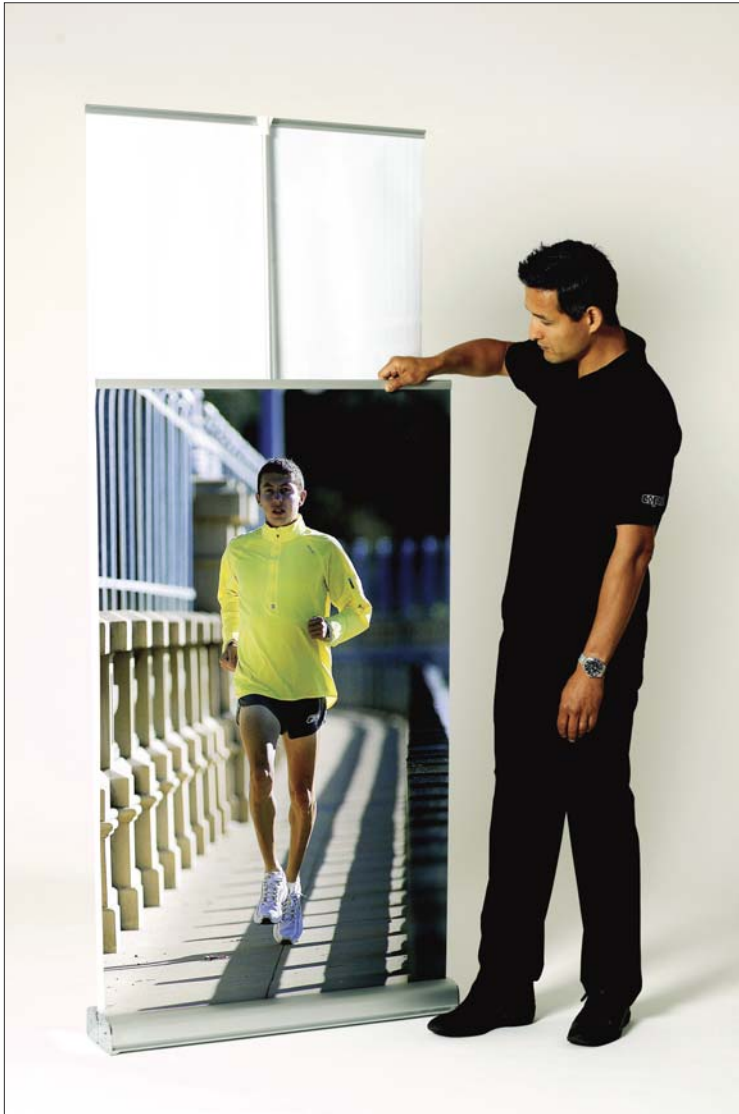

Expand MediaScreen 2

Bring your message to your target audience

Tel: 020 7384 6299
www.genesis-digital.net

expandmedia.com

Double Sided!

Expand MediaScreen 2

The Expand MediaScreen 2 consists of two retractable banner stands in one, making it twice as effective, since your message is displayed on both the front and the back. It is particularly useful in airports, hotel lobbies, banks, etc., where it allows you the flexibility of communicating your message in two directions.

The Expand MediaScreen 2 includes clamping profiles which holds most materials, attaches to the top of the pole and does not allow the pole to protrude above the image. Our Expand MediaScreen 2 is delivered in a practical nylon bag. Optional spotlights are available to illuminate your messages.

Width: 33 ⁷/₁₆" or 39 ³/₈" (85 or 100 cm).
 Height: 78 ³/₄" or 86 ⁵/₈" (200 or 220 cm).