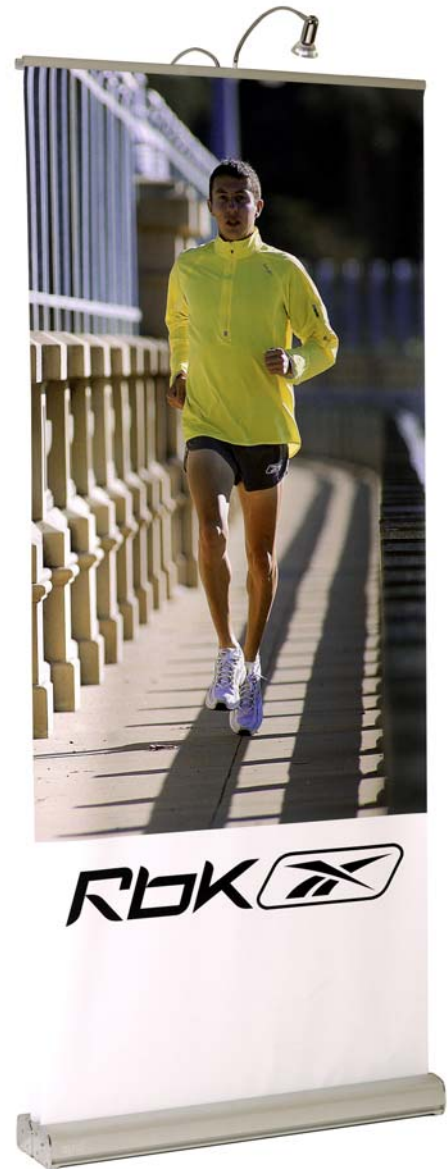

Expand MediaScreen 2

Bring your message to your target audience

Tel: 020 7384 6299
www.genesis-digital.net

expandmedia.com

Double Sided!

Expand MediaScreen 2

The Expand MediaScreen 2 consists of two retractable banner stands in one, making it twice as effective, since your message is displayed on both the front and the back. It is particularly useful in airports, hotel lobbies, banks, etc., where it allows you the flexibility of communicating your message in two directions.

The Expand MediaScreen 2 includes clamping profiles which holds most materials, attaches to the top of the pole and does not allow the pole to protrude above the image. Our Expand MediaScreen 2 is delivered in a practical nylon bag. Optional spotlights are available to illuminate your messages.

Width: 33 ⁷/₁₆" or 39 ³/₈" (85 or 100 cm).
 Height: 78 ³/₄" or 86 ⁵/₈" (200 or 220 cm).