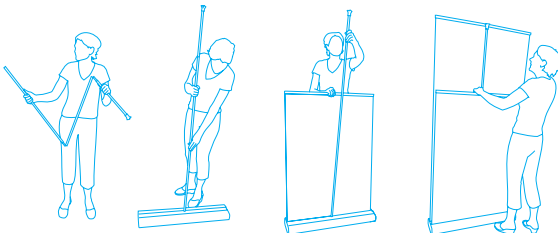

Expand MediaScreen 2

Bring your message to your target audience

Tel: 020 7384 6299
www.genesis-digital.net

expandmedia.com

Double Sided!

Expand MediaScreen 2

The Expand MediaScreen 2 consists of two retractable banner stands in one, making it twice as effective, since your message is displayed on both the front and the back. It is particularly useful in airports, hotel lobbies, banks, etc., where it allows you the flexibility of communicating your message in two directions.

The Expand MediaScreen 2 includes clamping profiles which holds most materials, attaches to the top of the pole and does not allow the pole to protrude above the image. Our Expand MediaScreen 2 is delivered in a practical nylon bag. Optional spotlights are available to illuminate your messages.

Width: 33 ⁷/₁₆" or 39 ³/₈" (85 or 100 cm).
 Height: 78 ³/₄" or 86 ⁵/₈" (200 or 220 cm).