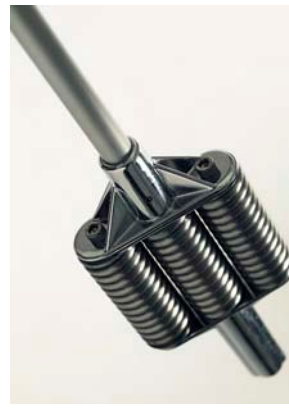

The product is delivered in two bags for easy transportation.

Expand MediaScreen 2 outdoor has a patented solution to guarantee stability by stronger winds.

Expand MediaScreen 2 outdoor

Expand MediaScreen 2 outdoor is the first fully portable retractable banner stand for outdoor use, making it unique on the market. This double-sided display is equipped with support feet and a resilient support pole to guarantee stability even by stronger winds. The product is of very high quality to resist wear and tear by weather

and wind and can be used on almost any surfaces such as sand, snow, grass and asphalt. It is easy to carry with you and only takes a minute to set up. Expand MediaScreen 2 outdoor is the perfect tool for all kinds of outdoor events.

Width: 85 cm
Height: 180 cm
Weight: ca 14 kg